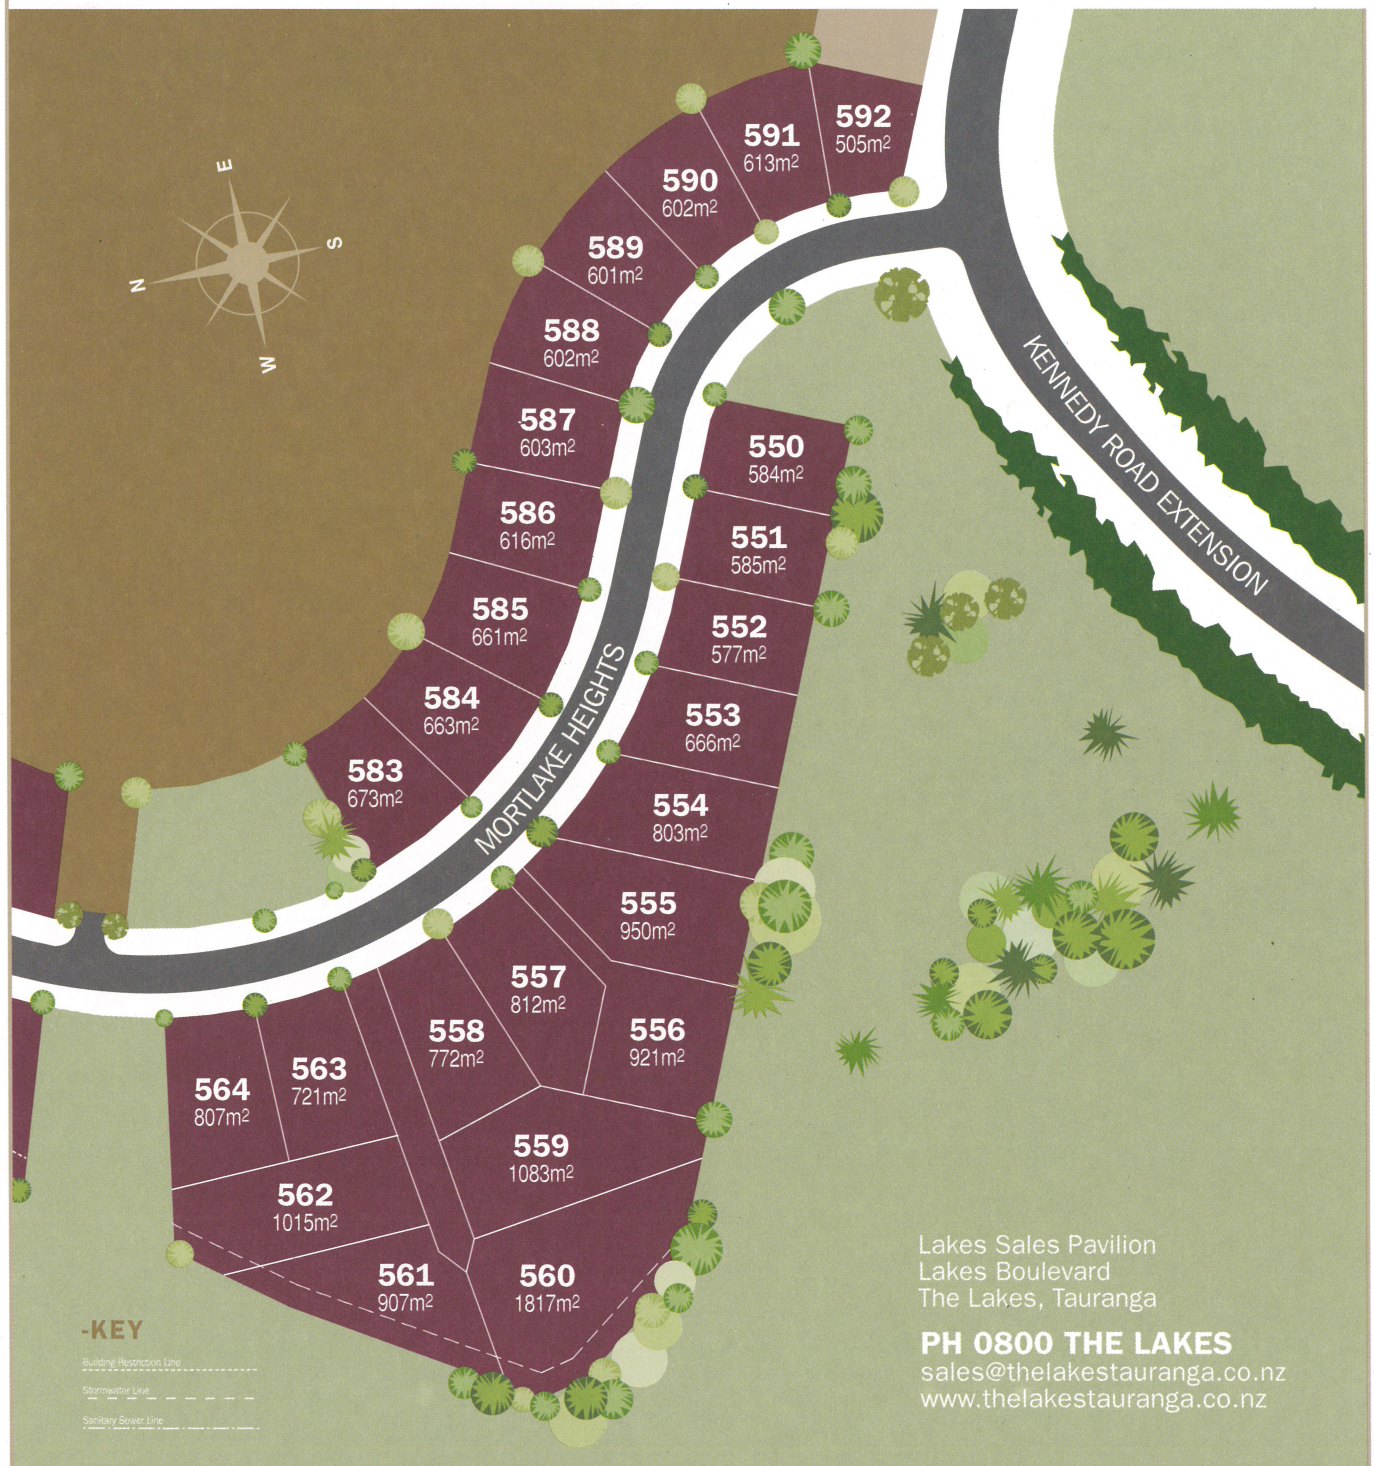

Stage Two

Appreciate the prestige and panorama of **The Lakes**. Living at the top of your kingdom you literally have the world at your feet with commanding views over the main lake reserve and beyond to the spectacular Kaimai mountain ranges. For your added comfort the planned **Lakes** town centre's cafes and retail amenities are only a stroll away. Supreme living awaits you at **Pinnacle**.